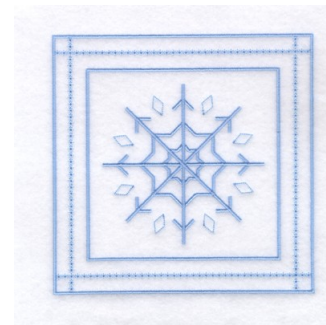

Name: 4 - Snowflake Quilt Square 6" Machine Embroidery Design

SKU: SB01-CD102408TD

Brand: Starbird Inc

Unique Colors: 13 (1 color Stops)

Unique Colors

	Color Name (Color Code)	Manufacturer - Type
	Super White (1001) [No Color Selected]	madeira - rayon
	Dusty Lilac (1263) [No Color Selected]	madeira - rayon
	Crocus (286)	Exquisite - Polyester 1000m

Complete Color Sequence

#		Color Name (Color Code)	Manufacturer - Type
1		Super White (1001) [No Color Selected]	madeira - rayon
2		Super White (1001) [No Color Selected]	madeira - rayon
3		Crocus (286)	Exquisite - Polyester 1000m