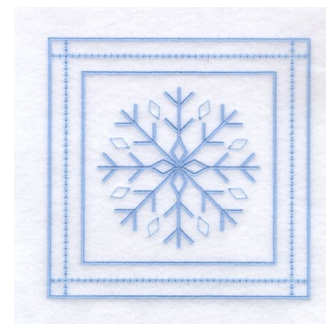

Name: 2 - Snowflake Quilt Square 6" Machine Embroidery Design

SKU: SB01-CD102408TB

Brand: Starbird Inc

Unique Colors: 13 (1 color Stops)

Unique Colors

	Color Name (Color Code)	Manufacturer - Type
	Super White (1001) [No Color Selected]	madeira - rayon
	Dusty Lilac (1263) [No Color Selected]	madeira - rayon
	Crocus (286)	Exquisite - Polyester 1000m

Complete Color Sequence

#		Color Name (Color Code)	Manufacturer - Type
1		Super White (1001) [No Color Selected]	madeira - rayon
2		Super White (1001) [No Color Selected]	madeira - rayon
3		Crocus (286)	Exquisite - Polyester 1000m