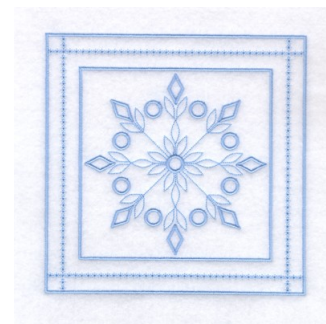

Name: 1 - Snowflake Quilt Square 6" Machine Embroidery Design

SKU: SB01-CD102408TA

Brand: Starbird Inc

Unique Colors: 13 (1 color Stops)

Unique Colors

	Color Name (Color Code)	Manufacturer - Type
	Super White (1001) [No Color Selected]	madeira - rayon
	Dusty Lilac (1263) [No Color Selected]	madeira - rayon
	Crocus (286)	Exquisite - Polyester 1000m

Complete Color Sequence

#		Color Name (Color Code)	Manufacturer - Type
1		Super White (1001) [No Color Selected]	madeira - rayon
2		Super White (1001) [No Color Selected]	madeira - rayon
3		Crocus (286)	Exquisite - Polyester 1000m