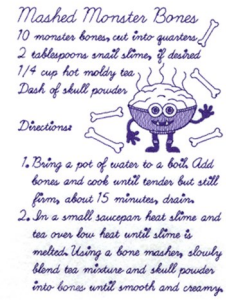

Name: Mashed Monster Bones Machine
Embroidery Design

SKU: SB01-CD102317FC

Brand: Starbird Inc

Unique Colors: 13 (1 color Stops)

Unique Colors

	Color Name (Color Code)	Manufacturer - Type
	Super White (1001) [No Color Selected]	madeira - rayon
	Dusty Lilac (1263) [No Color Selected]	madeira - rayon
	Crocus (286)	Exquisite - Polyester 1000m