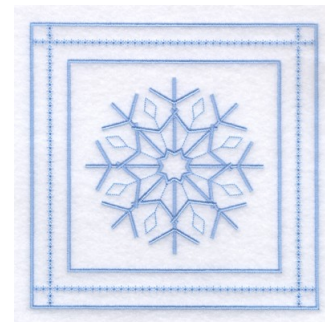

**Name:** 12 - Snowflake Quilt Square 9" Machine Embroidery Design

**SKU:** SB01-CD102308TL

**Brand:** Starbird Inc

**Unique Colors:** 13 (1 color Stops)

## Unique Colors

	<b>Color Name (Color Code)</b>	<b>Manufacturer - Type</b>
	Super White (1001) [No Color Selected]	madeira - rayon
	Dusty Lilac (1263) [No Color Selected]	madeira - rayon
	Crocus (286)	Exquisite - Polyester 1000m

# Complete Color Sequence

#		Color Name (Color Code)	Manufacturer - Type
1		Super White (1001) [No Color Selected]	madeira - rayon
2		Super White (1001) [No Color Selected]	madeira - rayon
3		Crocus (286)	Exquisite - Polyester 1000m