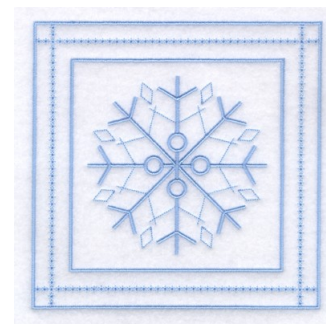

Name: 10 - Snowflake Quilt Square 9" Machine Embroidery Design

SKU: SB01-CD102308TJ

Brand: Starbird Inc

Unique Colors: 13 (1 color Stops)

Unique Colors

	Color Name (Color Code)	Manufacturer - Type
	Super White (1001) [No Color Selected]	madeira - rayon
	Dusty Lilac (1263) [No Color Selected]	madeira - rayon
	Crocus (286)	Exquisite - Polyester 1000m

Complete Color Sequence

#		Color Name (Color Code)	Manufacturer - Type
1		Super White (1001) [No Color Selected]	madeira - rayon
2		Super White (1001) [No Color Selected]	madeira - rayon
3		Crocus (286)	Exquisite - Polyester 1000m