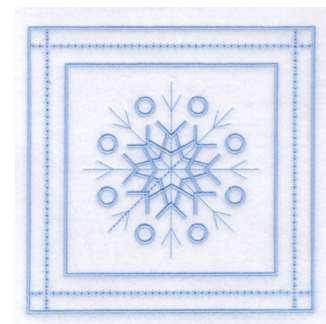

**Name:** 9 - Snowflake Quilt Square 9" Machine Embroidery Design

**SKU:** SB01-CD102308TI

**Brand:** Starbird Inc

**Unique Colors:** 13 (1 color Stops)

## Unique Colors

	<b>Color Name (Color Code)</b>	<b>Manufacturer - Type</b>
	Super White (1001) [No Color Selected]	madeira - rayon
	Dusty Lilac (1263) [No Color Selected]	madeira - rayon
	Crocus (286)	Exquisite - Polyester 1000m

# Complete Color Sequence

#		Color Name (Color Code)	Manufacturer - Type
1		Super White (1001) [No Color Selected]	madeira - rayon
2		Super White (1001) [No Color Selected]	madeira - rayon
3		Crocus (286)	Exquisite - Polyester 1000m