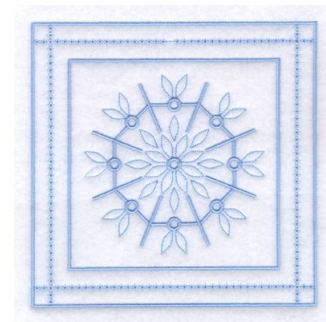

**Name:** 8 - Snowflake Quilt Square 9" Machine Embroidery Design

**SKU:** SB01-CD102308TH

**Brand:** Starbird Inc

**Unique Colors:** 13 (1 color Stops)

## Unique Colors

	<b>Color Name (Color Code)</b>	<b>Manufacturer - Type</b>
	Super White (1001) [No Color Selected]	madeira - rayon
	Dusty Lilac (1263) [No Color Selected]	madeira - rayon
	Crocus (286)	Exquisite - Polyester 1000m

# Complete Color Sequence

#		Color Name (Color Code)	Manufacturer - Type
1		Super White (1001) [No Color Selected]	madeira - rayon
2		Super White (1001) [No Color Selected]	madeira - rayon
3		Crocus (286)	Exquisite - Polyester 1000m