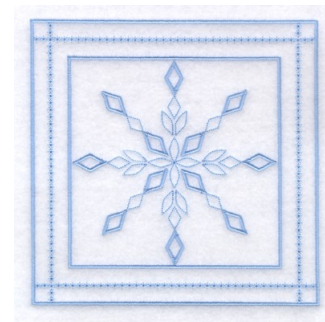

Name: 6 - Snowflake Quilt Square 9" Machine Embroidery Design

SKU: SB01-CD102308TF

Brand: Starbird Inc

Unique Colors: 13 (1 color Stops)

Unique Colors

	Color Name (Color Code)	Manufacturer - Type
	Super White (1001) [No Color Selected]	madeira - rayon
	Dusty Lilac (1263) [No Color Selected]	madeira - rayon
	Crocus (286)	Exquisite - Polyester 1000m

Complete Color Sequence

#		Color Name (Color Code)	Manufacturer - Type
1		Super White (1001) [No Color Selected]	madeira - rayon
2		Super White (1001) [No Color Selected]	madeira - rayon
3		Crocus (286)	Exquisite - Polyester 1000m