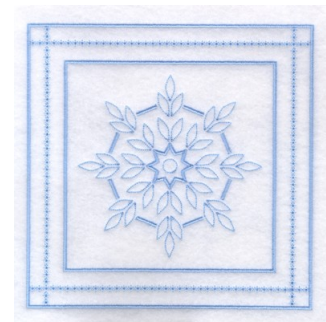

Name: 5 - Snowflake Quilt Square 9" Machine Embroidery Design

SKU: SB01-CD102308TE

Brand: Starbird Inc

Unique Colors: 13 (1 color Stops)

Unique Colors

	Color Name (Color Code)	Manufacturer - Type
	Super White (1001) [No Color Selected]	madeira - rayon
	Dusty Lilac (1263) [No Color Selected]	madeira - rayon
	Crocus (286)	Exquisite - Polyester 1000m

Complete Color Sequence

#		Color Name (Color Code)	Manufacturer - Type
1		Super White (1001) [No Color Selected]	madeira - rayon
2		Super White (1001) [No Color Selected]	madeira - rayon
3		Crocus (286)	Exquisite - Polyester 1000m