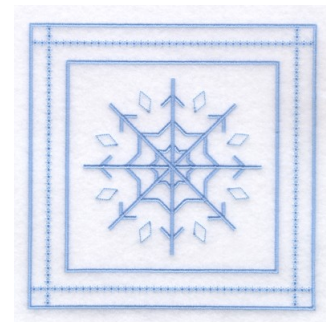

Name: 4 - Snowflake Quilt Square 9" Machine Embroidery Design

SKU: SB01-CD102308TD

Brand: Starbird Inc

Unique Colors: 13 (1 color Stops)

Unique Colors

	Color Name (Color Code)	Manufacturer - Type
	Super White (1001) [No Color Selected]	madeira - rayon
	Dusty Lilac (1263) [No Color Selected]	madeira - rayon
	Crocus (286)	Exquisite - Polyester 1000m

Complete Color Sequence

#		Color Name (Color Code)	Manufacturer - Type
1		Super White (1001) [No Color Selected]	madeira - rayon
2		Super White (1001) [No Color Selected]	madeira - rayon
3		Crocus (286)	Exquisite - Polyester 1000m