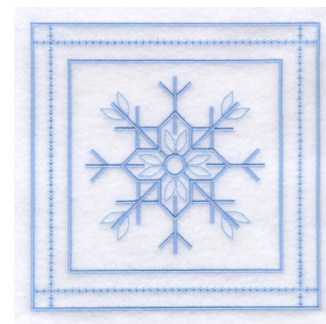

Name: 3 - Snowflake Quilt Square 9" Machine Embroidery Design

SKU: SB01-CD102308TC

Brand: Starbird Inc

Unique Colors: 13 (1 color Stops)

Unique Colors

	Color Name (Color Code)	Manufacturer - Type
	Super White (1001) [No Color Selected]	madeira - rayon
	Dusty Lilac (1263) [No Color Selected]	madeira - rayon
	Crocus (286)	Exquisite - Polyester 1000m

Complete Color Sequence

#		Color Name (Color Code)	Manufacturer - Type
1		Super White (1001) [No Color Selected]	madeira - rayon
2		Super White (1001) [No Color Selected]	madeira - rayon
3		Crocus (286)	Exquisite - Polyester 1000m