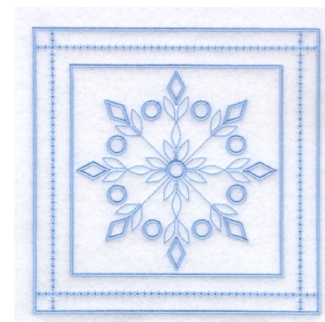

Name: 1 - Snowflake Quilt Square 9" Machine Embroidery Design

SKU: SB01-CD102308TA

Brand: Starbird Inc

Unique Colors: 13 (1 color Stops)

Unique Colors

	Color Name (Color Code)	Manufacturer - Type
	Super White (1001) [No Color Selected]	madeira - rayon
	Dusty Lilac (1263) [No Color Selected]	madeira - rayon
	Crocus (286)	Exquisite - Polyester 1000m

Complete Color Sequence

#		Color Name (Color Code)	Manufacturer - Type
1		Super White (1001) [No Color Selected]	madeira - rayon
2		Super White (1001) [No Color Selected]	madeira - rayon
3		Crocus (286)	Exquisite - Polyester 1000m