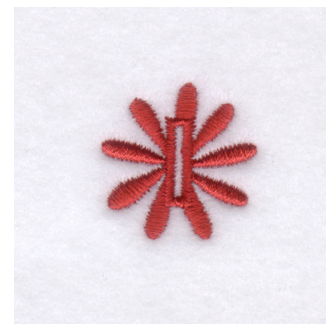

Name: Flower Buttonholes 1/2 Inch #10
Machine Embroidery Design

SKU: SB01-CD101907TJ

Brand: Starbird Inc

Unique Colors: 13 (1 color Stops)

Unique Colors

	Color Name (Color Code)	Manufacturer - Type
	Super White (1001) [No Color Selected]	madeira - rayon
	Dusty Lilac (1263) [No Color Selected]	madeira - rayon
	Crocus (286)	Exquisite - Polyester 1000m

Complete Color Sequence

#		Color Name (Color Code)	Manufacturer - Type
1		Super White (1001) [No Color Selected]	madeira - rayon
2		Super White (1001) [No Color Selected]	madeira - rayon
3		Crocus (286)	Exquisite - Polyester 1000m