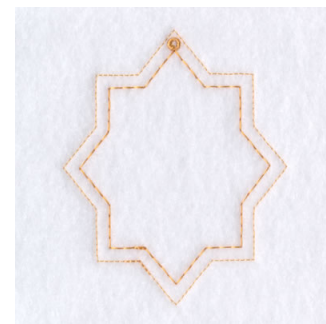

Name: 8 Point Star Ornament Machine
Embroidery Design

SKU: SB01-CD101907FX

Brand: Starbird Inc

Unique Colors: 13 (1 color Stops)

Unique Colors

	Color Name (Color Code)	Manufacturer - Type
	Super White (1001) [No Color Selected]	madeira - rayon
	Dusty Lilac (1263) [No Color Selected]	madeira - rayon
	Crocus (286)	Exquisite - Polyester 1000m

Complete Color Sequence

#		Color Name (Color Code)	Manufacturer - Type
1		Super White (1001) [No Color Selected]	madeira - rayon
2		Super White (1001) [No Color Selected]	madeira - rayon
3		Crocus (286)	Exquisite - Polyester 1000m