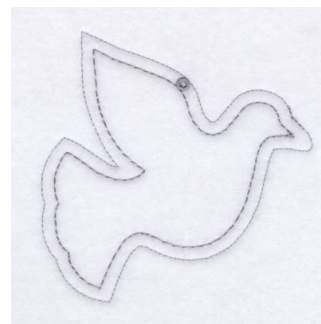

Name: Dove Ornament Machine Embroidery Design

SKU: SB01-CD101907FR

Brand: Starbird Inc

Unique Colors: 13 (1 color Stops)

Unique Colors

	Color Name (Color Code)	Manufacturer - Type
	Super White (1001) [No Color Selected]	madeira - rayon
	Dusty Lilac (1263) [No Color Selected]	madeira - rayon
	Crocus (286)	Exquisite - Polyester 1000m

Complete Color Sequence

#		Color Name (Color Code)	Manufacturer - Type
1		Super White (1001) [No Color Selected]	madeira - rayon
2		Super White (1001) [No Color Selected]	madeira - rayon
3		Crocus (286)	Exquisite - Polyester 1000m