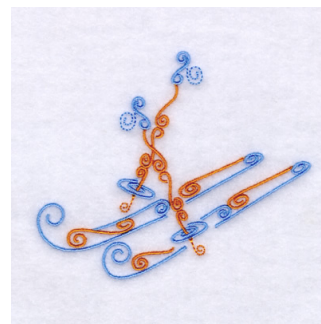

Name: Snow Ski Swirls Machine Embroidery Design

SKU: SB01-CD101806TI

Brand: Starbird Inc

Unique Colors: 13 (4 color Stops)

Unique Colors

	Color Name (Color Code)	Manufacturer - Type
	Super White (1001) [No Color Selected]	madeira - rayon
	Dusty Lilac (1263) [No Color Selected]	madeira - rayon
	Crocus (286)	Exquisite - Polyester 1000m

Complete Color Sequence

#		Color Name (Color Code)	Manufacturer - Type
1		Super White (1001) [No Color Selected]	madeira - rayon
2		Super White (1001) [No Color Selected]	madeira - rayon
3		Crocus (286)	Exquisite - Polyester 1000m