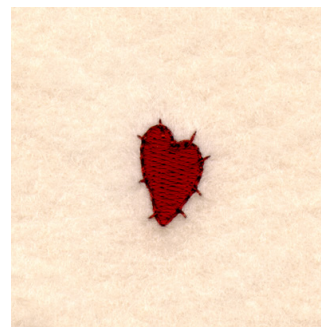

**Name:** Country Heart Machine Embroidery Design

**SKU:** SB01-CD101806FB

**Brand:** Starbird Inc

**Unique Colors:** 13 (2 color Stops)

## Unique Colors

	<b>Color Name (Color Code)</b>	<b>Manufacturer - Type</b>
	Super White (1001) [No Color Selected]	madeira - rayon
	Dusty Lilac (1263) [No Color Selected]	madeira - rayon
	Crocus (286)	Exquisite - Polyester 1000m

# Complete Color Sequence

#		Color Name (Color Code)	Manufacturer - Type
1		Super White (1001) [No Color Selected]	madeira - rayon
2		Super White (1001) [No Color Selected]	madeira - rayon
3		Crocus (286)	Exquisite - Polyester 1000m