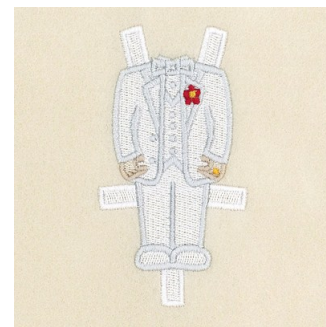

**Name:** Jacks Grooms Tux Machine Embroidery Design

**SKU:** SB01-CD101712FB

**Brand:** Starbird Inc

**Unique Colors:** 13 (8 color Stops)

## Unique Colors

	Color Name (Color Code)	Manufacturer - Type
	Super White (1001) [No Color Selected]	madeira - rayon
	Dusty Lilac (1263) [No Color Selected]	madeira - rayon
	Crocus (286)	Exquisite - Polyester 1000m