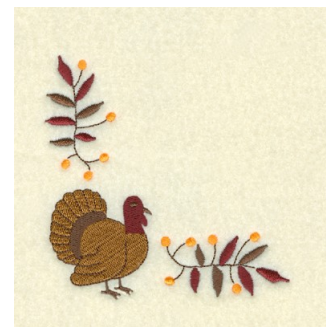

Name: Turkey Corner Machine Embroidery Design

SKU: SB01-CD101710TK

Brand: Starbird Inc

Unique Colors: 13 (9 color Stops)

Unique Colors

	Color Name (Color Code)	Manufacturer - Type
	Super White (1001) [No Color Selected]	madeira - rayon
	Dusty Lilac (1263) [No Color Selected]	madeira - rayon
	Crocus (286)	Exquisite - Polyester 1000m