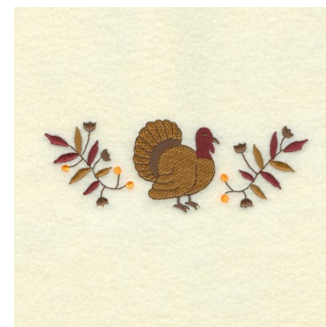

Name: Turkey Border Machine Embroidery Design

SKU: SB01-CD101610TK

Brand: Starbird Inc

Unique Colors: 13 (10 color Stops)

Unique Colors

	Color Name (Color Code)	Manufacturer - Type
	Super White (1001) [No Color Selected]	madeira - rayon
	Dusty Lilac (1263) [No Color Selected]	madeira - rayon
	Crocus (286)	Exquisite - Polyester 1000m

Complete Color Sequence

#		Color Name (Color Code)	Manufacturer - Type
1		Super White (1001) [No Color Selected]	madeira - rayon
2		Super White (1001) [No Color Selected]	madeira - rayon
3		Crocus (286)	Exquisite - Polyester 1000m