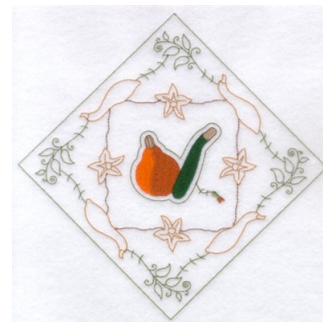

Name: Squash Diamond Machine Embroidery Design

SKU: SB01-CD101608TG

Brand: Starbird Inc

Unique Colors: 13 (10 color Stops)

Unique Colors

	Color Name (Color Code)	Manufacturer - Type
	Super White (1001) [No Color Selected]	madeira - rayon
	Dusty Lilac (1263) [No Color Selected]	madeira - rayon
	Crocus (286)	Exquisite - Polyester 1000m

Complete Color Sequence

#		Color Name (Color Code)	Manufacturer - Type
1		Super White (1001) [No Color Selected]	madeira - rayon
2		Super White (1001) [No Color Selected]	madeira - rayon
3		Crocus (286)	Exquisite - Polyester 1000m