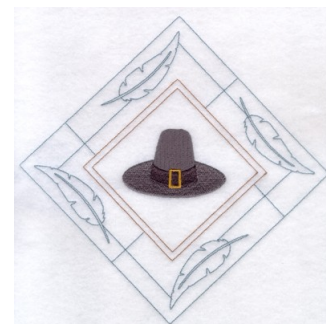

Name: Pilgrim Diamond Machine Embroidery Design

SKU: SB01-CD101608TE

Brand: Starbird Inc

Unique Colors: 13 (5 color Stops)

Unique Colors

| | Color Name (Color Code) | Manufacturer - Type |
|--|--|-----------------------------|
|  | Super White (1001) [No Color Selected] | madeira - rayon |
|  | Dusty Lilac (1263) [No Color Selected] | madeira - rayon |
|  | Crocus (286) | Exquisite - Polyester 1000m |

Complete Color Sequence

| # | | Color Name (Color Code) | Manufacturer - Type |
|---|---|--|--------------------------------|
| 1 |  | Super White (1001) [No Color Selected] | madeira - rayon |
| 2 |  | Super White (1001) [No Color Selected] | madeira - rayon |
| 3 |  | Crocus (286) | Exquisite - Polyester 1000m |