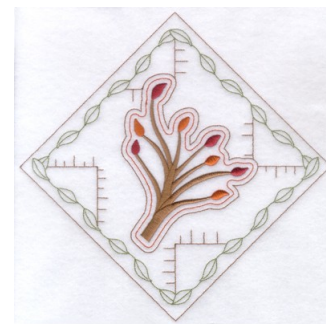

Name: Branch Diamond Machine Embroidery Design

SKU: SB01-CD101608TB

Brand: Starbird Inc

Unique Colors: 13 (6 color Stops)

Unique Colors

	Color Name (Color Code)	Manufacturer - Type
	Super White (1001) [No Color Selected]	madeira - rayon
	Dusty Lilac (1263) [No Color Selected]	madeira - rayon
	Crocus (286)	Exquisite - Polyester 1000m

Complete Color Sequence

#		Color Name (Color Code)	Manufacturer - Type
1		Super White (1001) [No Color Selected]	madeira - rayon
2		Super White (1001) [No Color Selected]	madeira - rayon
3		Crocus (286)	Exquisite - Polyester 1000m