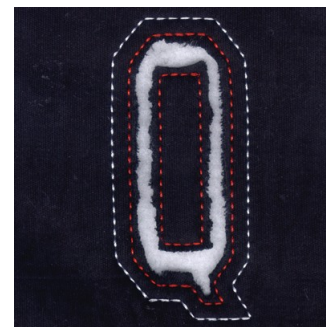

Name: Q - Cutout Letters Machine Embroidery Design

SKU: SB01-CD101608FQ

Brand: Starbird Inc

Unique Colors: 13 (2 color Stops)

Unique Colors

	Color Name (Color Code)	Manufacturer - Type
	Super White (1001) [No Color Selected]	madeira - rayon
	Dusty Lilac (1263) [No Color Selected]	madeira - rayon
	Crocus (286)	Exquisite - Polyester 1000m

Complete Color Sequence

#		Color Name (Color Code)	Manufacturer - Type
1		Super White (1001) [No Color Selected]	madeira - rayon
2		Super White (1001) [No Color Selected]	madeira - rayon
3		Crocus (286)	Exquisite - Polyester 1000m