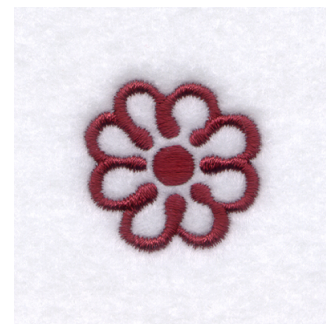

**Name:** Flower Accent #2 Machine Embroidery Design

**SKU:** SB01-CD101607TB

**Brand:** Starbird Inc

**Unique Colors:** 13 (1 color Stops)

## Unique Colors

	<b>Color Name (Color Code)</b>	<b>Manufacturer - Type</b>
	Super White (1001) [No Color Selected]	madeira - rayon
	Dusty Lilac (1263) [No Color Selected]	madeira - rayon
	Crocus (286)	Exquisite - Polyester 1000m