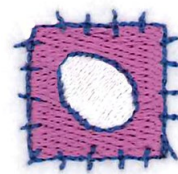

Name: Egg Patch

SKU: SB01-CD101216FK

Brand: Starbird Inc

Unique Colors: 13 (3 color Stops)

Unique Colors

	Color Name (Color Code)	Manufacturer - Type
	Super White (1001) [No Color Selected]	madeira - rayon
	Dusty Lilac (1263) [No Color Selected]	madeira - rayon
	Crocus (286)	Exquisite - Polyester 1000m

Complete Color Sequence

#		Color Name (Color Code)	Manufacturer - Type
1		Super White (1001) [No Color Selected]	madeira - rayon
2		Super White (1001) [No Color Selected]	madeira - rayon
3		Crocus (286)	Exquisite - Polyester 1000m