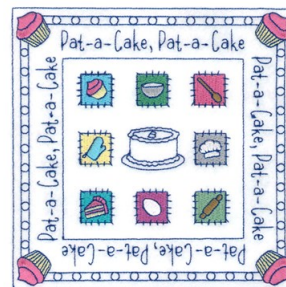

Name: Pat-A-Cake Square

SKU: SB01-CD101216FA

Brand: Starbird Inc

Unique Colors: 13 (32 color Stops)

Unique Colors

	Color Name (Color Code)	Manufacturer - Type
	Super White (1001) [No Color Selected]	madeira - rayon
	Dusty Lilac (1263) [No Color Selected]	madeira - rayon
	Crocus (286)	Exquisite - Polyester 1000m

Complete Color Sequence

#		Color Name (Color Code)	Manufacturer - Type
1		Super White (1001) [No Color Selected]	madeira - rayon
2		Super White (1001) [No Color Selected]	madeira - rayon
3		Crocus (286)	Exquisite - Polyester 1000m