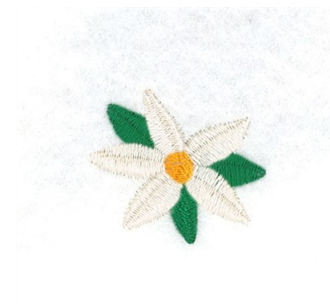

**Name:** Table Runner White Poinsettia Machine Embroidery Design

**SKU:** SB01-CD101211TQ

**Brand:** Starbird Inc

**Unique Colors:** 13 (3 color Stops)

## Unique Colors

	<b>Color Name (Color Code)</b>	<b>Manufacturer - Type</b>
	Super White (1001) [No Color Selected]	madeira - rayon
	Dusty Lilac (1263) [No Color Selected]	madeira - rayon
	Crocus (286)	Exquisite - Polyester 1000m

# Complete Color Sequence

#		Color Name (Color Code)	Manufacturer - Type
1		Super White (1001) [No Color Selected]	madeira - rayon
2		Super White (1001) [No Color Selected]	madeira - rayon
3		Crocus (286)	Exquisite - Polyester 1000m