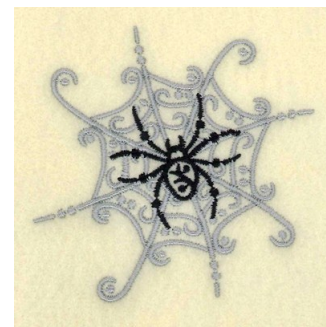

Name: Filigree Spider Machine Embroidery Design

SKU: SB01-CD100614FH

Brand: Starbird Inc

Unique Colors: 13 (2 color Stops)

Unique Colors

	Color Name (Color Code)	Manufacturer - Type
	Super White (1001) [No Color Selected]	madeira - rayon
	Dusty Lilac (1263) [No Color Selected]	madeira - rayon
	Crocus (286)	Exquisite - Polyester 1000m

Complete Color Sequence

#		Color Name (Color Code)	Manufacturer - Type
1		Super White (1001) [No Color Selected]	madeira - rayon
2		Super White (1001) [No Color Selected]	madeira - rayon
3		Crocus (286)	Exquisite - Polyester 1000m