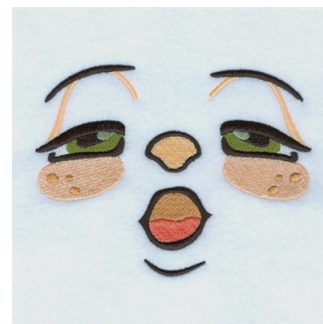

Name: Yawning Boy Machine Embroidery Design

SKU: SB01-CD100609TL

Brand: Starbird Inc

Unique Colors: 13 (12 color Stops)

Unique Colors

	Color Name (Color Code)	Manufacturer - Type
	Super White (1001) [No Color Selected]	madeira - rayon
	Dusty Lilac (1263) [No Color Selected]	madeira - rayon
	Crocus (286)	Exquisite - Polyester 1000m

Complete Color Sequence

#		Color Name (Color Code)	Manufacturer - Type
1		Super White (1001) [No Color Selected]	madeira - rayon
2		Super White (1001) [No Color Selected]	madeira - rayon
3		Crocus (286)	Exquisite - Polyester 1000m