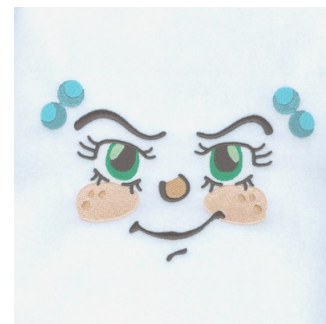

Name: Sneaky Girl Machine Embroidery Design

SKU: SB01-CD100609TK

Brand: Starbird Inc

Unique Colors: 13 (12 color Stops)

Unique Colors

	Color Name (Color Code)	Manufacturer - Type
	Super White (1001) [No Color Selected]	madeira - rayon
	Dusty Lilac (1263) [No Color Selected]	madeira - rayon
	Crocus (286)	Exquisite - Polyester 1000m

Complete Color Sequence

#		Color Name (Color Code)	Manufacturer - Type
1		Super White (1001) [No Color Selected]	madeira - rayon
2		Super White (1001) [No Color Selected]	madeira - rayon
3		Crocus (286)	Exquisite - Polyester 1000m