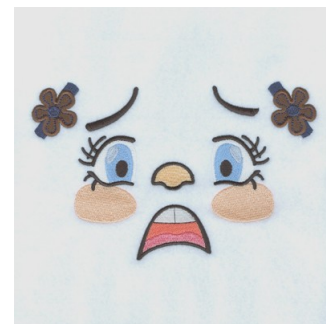

Name: Scared Girl Machine Embroidery Design

SKU: SB01-CD100609TG

Brand: Starbird Inc

Unique Colors: 13 (13 color Stops)

Unique Colors

	Color Name (Color Code)	Manufacturer - Type
	Super White (1001) [No Color Selected]	madeira - rayon
	Dusty Lilac (1263) [No Color Selected]	madeira - rayon
	Crocus (286)	Exquisite - Polyester 1000m

Complete Color Sequence

#		Color Name (Color Code)	Manufacturer - Type
1		Super White (1001) [No Color Selected]	madeira - rayon
2		Super White (1001) [No Color Selected]	madeira - rayon
3		Crocus (286)	Exquisite - Polyester 1000m