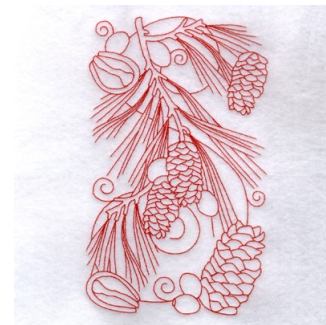

Name: Winter Pine Redwork Machine
Embroidery Design

SKU: SB01-CD100608TH

Brand: Starbird Inc

Unique Colors: 13 (1 color Stops)

Unique Colors

	Color Name (Color Code)	Manufacturer - Type
	Super White (1001) [No Color Selected]	madeira - rayon
	Dusty Lilac (1263) [No Color Selected]	madeira - rayon
	Crocus (286)	Exquisite - Polyester 1000m

Complete Color Sequence

#		Color Name (Color Code)	Manufacturer - Type
1		Super White (1001) [No Color Selected]	madeira - rayon
2		Super White (1001) [No Color Selected]	madeira - rayon
3		Crocus (286)	Exquisite - Polyester 1000m