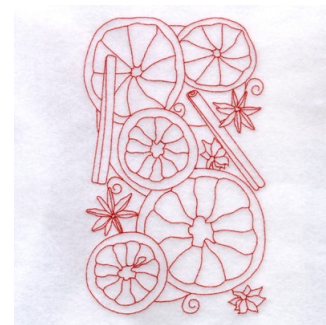

Name: Orange Spice Redwork Machine
Embroidery Design

SKU: SB01-CD100608TF

Brand: Starbird Inc

Unique Colors: 13 (1 color Stops)

Unique Colors

	Color Name (Color Code)	Manufacturer - Type
	Super White (1001) [No Color Selected]	madeira - rayon
	Dusty Lilac (1263) [No Color Selected]	madeira - rayon
	Crocus (286)	Exquisite - Polyester 1000m

Complete Color Sequence

#		Color Name (Color Code)	Manufacturer - Type
1		Super White (1001) [No Color Selected]	madeira - rayon
2		Super White (1001) [No Color Selected]	madeira - rayon
3		Crocus (286)	Exquisite - Polyester 1000m