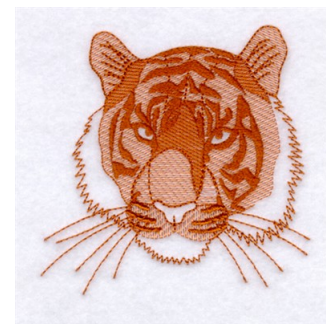

**Name:** Tiger Toile Machine Embroidery Design

**SKU:** SB01-CD100608KJ

**Brand:** Starbird Inc

**Unique Colors:** 13 (1 color Stops)

## Unique Colors

	<b>Color Name (Color Code)</b>	<b>Manufacturer - Type</b>
	Super White (1001) [No Color Selected]	madeira - rayon
	Dusty Lilac (1263) [No Color Selected]	madeira - rayon
	Crocus (286)	Exquisite - Polyester 1000m