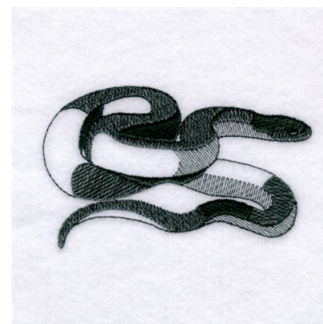

Name: Snake Toile Machine Embroidery Design

SKU: SB01-CD100608KI

Brand: Starbird Inc

Unique Colors: 13 (1 color Stops)

Unique Colors

	Color Name (Color Code)	Manufacturer - Type
	Super White (1001) [No Color Selected]	madeira - rayon
	Dusty Lilac (1263) [No Color Selected]	madeira - rayon
	Crocus (286)	Exquisite - Polyester 1000m

Complete Color Sequence

#		Color Name (Color Code)	Manufacturer - Type
1		Super White (1001) [No Color Selected]	madeira - rayon
2		Super White (1001) [No Color Selected]	madeira - rayon
3		Crocus (286)	Exquisite - Polyester 1000m