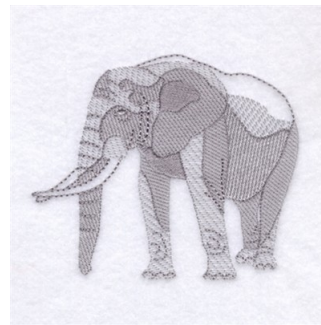

Name: Elephant Toile Machine Embroidery Design

SKU: SB01-CD100608KD

Brand: Starbird Inc

Unique Colors: 13 (1 color Stops)

Unique Colors

	Color Name (Color Code)	Manufacturer - Type
	Super White (1001) [No Color Selected]	madeira - rayon
	Dusty Lilac (1263) [No Color Selected]	madeira - rayon
	Crocus (286)	Exquisite - Polyester 1000m

Complete Color Sequence

#		Color Name (Color Code)	Manufacturer - Type
1		Super White (1001) [No Color Selected]	madeira - rayon
2		Super White (1001) [No Color Selected]	madeira - rayon
3		Crocus (286)	Exquisite - Polyester 1000m