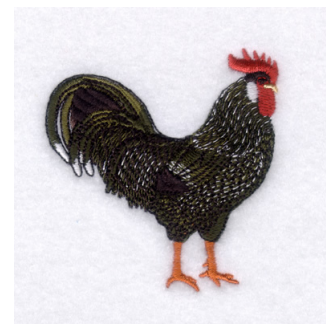

Name: Ancona Rooster Machine Embroidery Design

SKU: SB01-CD100407FI

Brand: Starbird Inc

Unique Colors: 13 (22 color Stops)

Unique Colors

	Color Name (Color Code)	Manufacturer - Type
	Super White (1001) [No Color Selected]	madeira - rayon
	Dusty Lilac (1263) [No Color Selected]	madeira - rayon
	Crocus (286)	Exquisite - Polyester 1000m

Complete Color Sequence

#		Color Name (Color Code)	Manufacturer - Type
1		Super White (1001) [No Color Selected]	madeira - rayon
2		Super White (1001) [No Color Selected]	madeira - rayon
3		Crocus (286)	Exquisite - Polyester 1000m