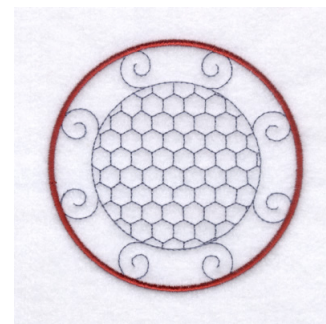

Name: Country Circle 12 Machine Embroidery Design

SKU: SB01-CD100307FL

Brand: Starbird Inc

Unique Colors: 13 (2 color Stops)

Unique Colors

	Color Name (Color Code)	Manufacturer - Type
	Super White (1001) [No Color Selected]	madeira - rayon
	Dusty Lilac (1263) [No Color Selected]	madeira - rayon
	Crocus (286)	Exquisite - Polyester 1000m

Complete Color Sequence

#		Color Name (Color Code)	Manufacturer - Type
1		Super White (1001) [No Color Selected]	madeira - rayon
2		Super White (1001) [No Color Selected]	madeira - rayon
3		Crocus (286)	Exquisite - Polyester 1000m