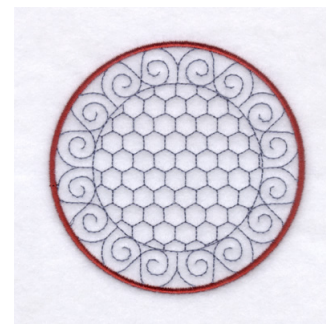

Name: Country Circle 11 Machine Embroidery Design

SKU: SB01-CD100307FK

Brand: Starbird Inc

Unique Colors: 13 (2 color Stops)

Unique Colors

	Color Name (Color Code)	Manufacturer - Type
	Super White (1001) [No Color Selected]	madeira - rayon
	Dusty Lilac (1263) [No Color Selected]	madeira - rayon
	Crocus (286)	Exquisite - Polyester 1000m

Complete Color Sequence

#		Color Name (Color Code)	Manufacturer - Type
1		Super White (1001) [No Color Selected]	madeira - rayon
2		Super White (1001) [No Color Selected]	madeira - rayon
3		Crocus (286)	Exquisite - Polyester 1000m