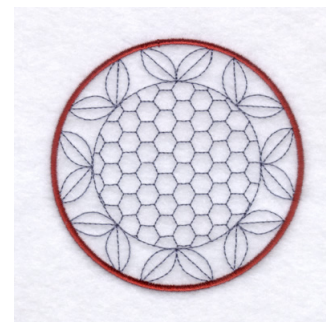

**Name:** Country Circle 10 Machine Embroidery Design

**SKU:** SB01-CD100307FJ

**Brand:** Starbird Inc

**Unique Colors:** 13 (2 color Stops)

## Unique Colors

	Color Name (Color Code)	Manufacturer - Type
	Super White (1001) [No Color Selected]	madeira - rayon
	Dusty Lilac (1263) [No Color Selected]	madeira - rayon
	Crocus (286)	Exquisite - Polyester 1000m

# Complete Color Sequence

#		Color Name (Color Code)	Manufacturer - Type
1		Super White (1001) [No Color Selected]	madeira - rayon
2		Super White (1001) [No Color Selected]	madeira - rayon
3		Crocus (286)	Exquisite - Polyester 1000m