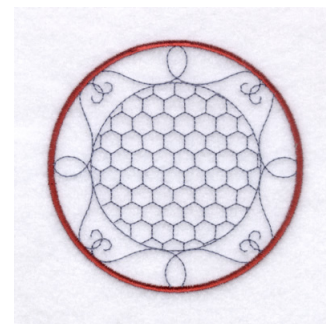

Name: Country Circle 9 Machine Embroidery Design

SKU: SB01-CD100307FI

Brand: Starbird Inc

Unique Colors: 13 (2 color Stops)

Unique Colors

	Color Name (Color Code)	Manufacturer - Type
	Super White (1001) [No Color Selected]	madeira - rayon
	Dusty Lilac (1263) [No Color Selected]	madeira - rayon
	Crocus (286)	Exquisite - Polyester 1000m

Complete Color Sequence

#		Color Name (Color Code)	Manufacturer - Type
1		Super White (1001) [No Color Selected]	madeira - rayon
2		Super White (1001) [No Color Selected]	madeira - rayon
3		Crocus (286)	Exquisite - Polyester 1000m