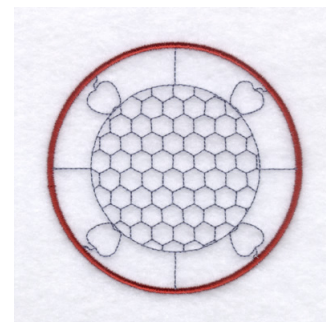

Name: Country Circle 8 Machine Embroidery Design

SKU: SB01-CD100307FH

Brand: Starbird Inc

Unique Colors: 13 (2 color Stops)

Unique Colors

	Color Name (Color Code)	Manufacturer - Type
	Super White (1001) [No Color Selected]	madeira - rayon
	Dusty Lilac (1263) [No Color Selected]	madeira - rayon
	Crocus (286)	Exquisite - Polyester 1000m

Complete Color Sequence

#		Color Name (Color Code)	Manufacturer - Type
1		Super White (1001) [No Color Selected]	madeira - rayon
2		Super White (1001) [No Color Selected]	madeira - rayon
3		Crocus (286)	Exquisite - Polyester 1000m