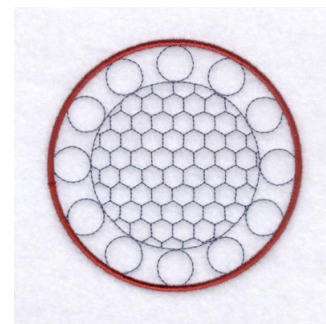

Name: Country Circle 7 Machine Embroidery Design

SKU: SB01-CD100307FG

Brand: Starbird Inc

Unique Colors: 13 (2 color Stops)

Unique Colors

	Color Name (Color Code)	Manufacturer - Type
	Super White (1001) [No Color Selected]	madeira - rayon
	Dusty Lilac (1263) [No Color Selected]	madeira - rayon
	Crocus (286)	Exquisite - Polyester 1000m

Complete Color Sequence

#		Color Name (Color Code)	Manufacturer - Type
1		Super White (1001) [No Color Selected]	madeira - rayon
2		Super White (1001) [No Color Selected]	madeira - rayon
3		Crocus (286)	Exquisite - Polyester 1000m