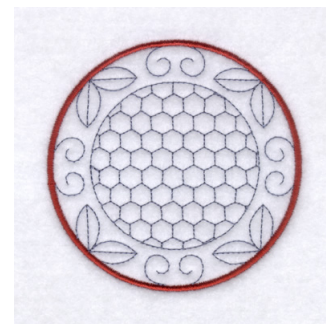

Name: Country Circle 6 Machine Embroidery Design

SKU: SB01-CD100307FF

Brand: Starbird Inc

Unique Colors: 13 (2 color Stops)

Unique Colors

	Color Name (Color Code)	Manufacturer - Type
	Super White (1001) [No Color Selected]	madeira - rayon
	Dusty Lilac (1263) [No Color Selected]	madeira - rayon
	Crocus (286)	Exquisite - Polyester 1000m

Complete Color Sequence

#		Color Name (Color Code)	Manufacturer - Type
1		Super White (1001) [No Color Selected]	madeira - rayon
2		Super White (1001) [No Color Selected]	madeira - rayon
3		Crocus (286)	Exquisite - Polyester 1000m