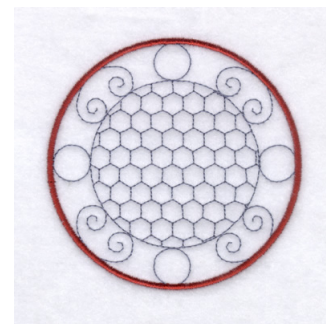

Name: Country Circle 5 Machine Embroidery Design

SKU: SB01-CD100307FE

Brand: Starbird Inc

Unique Colors: 13 (2 color Stops)

Unique Colors

	Color Name (Color Code)	Manufacturer - Type
	Super White (1001) [No Color Selected]	madeira - rayon
	Dusty Lilac (1263) [No Color Selected]	madeira - rayon
	Crocus (286)	Exquisite - Polyester 1000m

Complete Color Sequence

#		Color Name (Color Code)	Manufacturer - Type
1		Super White (1001) [No Color Selected]	madeira - rayon
2		Super White (1001) [No Color Selected]	madeira - rayon
3		Crocus (286)	Exquisite - Polyester 1000m