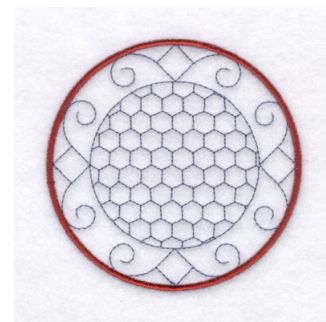

**Name:** Country Circle 4 Machine Embroidery Design

**SKU:** SB01-CD100307FD

**Brand:** Starbird Inc

**Unique Colors:** 13 (2 color Stops)

## Unique Colors

	Color Name (Color Code)	Manufacturer - Type
	Super White (1001) [No Color Selected]	madeira - rayon
	Dusty Lilac (1263) [No Color Selected]	madeira - rayon
	Crocus (286)	Exquisite - Polyester 1000m

# Complete Color Sequence

#		Color Name (Color Code)	Manufacturer - Type
1		Super White (1001) [No Color Selected]	madeira - rayon
2		Super White (1001) [No Color Selected]	madeira - rayon
3		Crocus (286)	Exquisite - Polyester 1000m