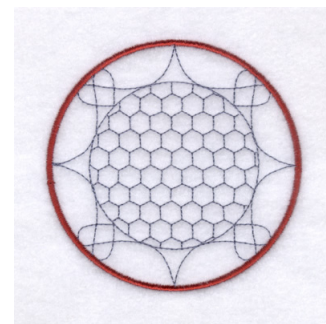

Name: Country Circle 3 Machine Embroidery Design

SKU: SB01-CD100307FC

Brand: Starbird Inc

Unique Colors: 13 (2 color Stops)

Unique Colors

	Color Name (Color Code)	Manufacturer - Type
	Super White (1001) [No Color Selected]	madeira - rayon
	Dusty Lilac (1263) [No Color Selected]	madeira - rayon
	Crocus (286)	Exquisite - Polyester 1000m

Complete Color Sequence

#		Color Name (Color Code)	Manufacturer - Type
1		Super White (1001) [No Color Selected]	madeira - rayon
2		Super White (1001) [No Color Selected]	madeira - rayon
3		Crocus (286)	Exquisite - Polyester 1000m