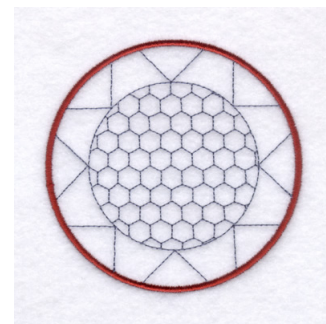

**Name:** Country Circle 2 Machine Embroidery Design

**SKU:** SB01-CD100307FB

**Brand:** Starbird Inc

**Unique Colors:** 13 (2 color Stops)

## Unique Colors

|  | <b>Color Name (Color Code)</b>         | <b>Manufacturer - Type</b>  |
|--|--|-----------------------------|
|  | Super White (1001) [No Color Selected] | madeira - rayon             |
|  | Dusty Lilac (1263) [No Color Selected] | madeira - rayon             |
|  | Crocus (286)                           | Exquisite - Polyester 1000m |

# Complete Color Sequence

| # |   | Color Name (Color Code)                | Manufacturer - Type            |
|---|---|--|--------------------------------|
| 1 |  | Super White (1001) [No Color Selected] | madeira - rayon                |
| 2 |  | Super White (1001) [No Color Selected] | madeira - rayon                |
| 3 |  | Crocus (286)                           | Exquisite - Polyester<br>1000m |